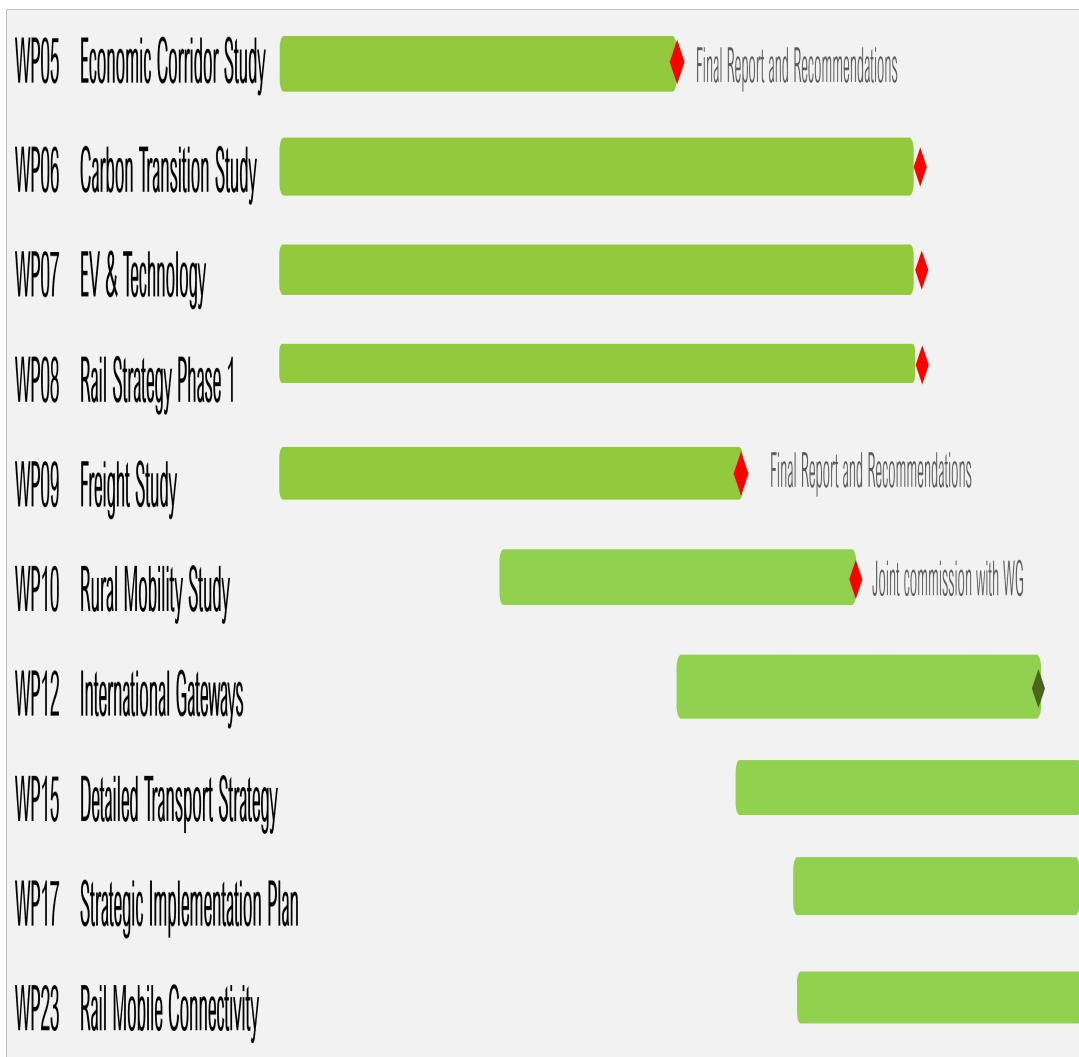

Peninsula Programme: current work packages

Key: ■ WP running | ■ WP in commissioning | ■ WP to be commissioned | ◆ Project milestone | ◆ Project Completion